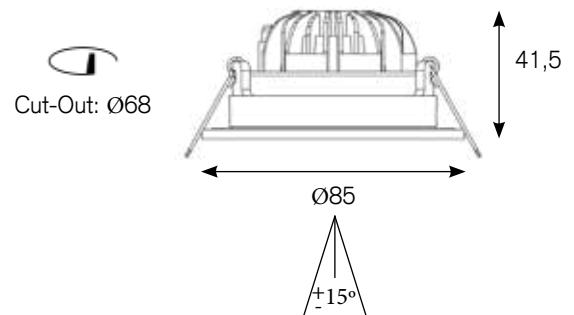

Spots

Mini Downlight

ATIK

Spots

Mini Downlight

- Schwenkbare LED-Leuchte zur Einbaumontage.
 - Der Klassiker: Lochmass 68mm
 - International Protection: IP65
 - Solides Gehäuse aus Aluminium Druckguss.
 - Inklusive leistungsfähigem dimmbarem Treiber (Phase-Cut) und hocheffizientem COB.
-
- *Recessed tilting LED-luminaire.*
 - *The classic: Cut-Out 68mm*
 - *International Protection: IP65*
 - *Solid housing made of die-cast aluminium.*
 - *Including high-performance dimmable driver (phase-cut) and highly efficient COB.*