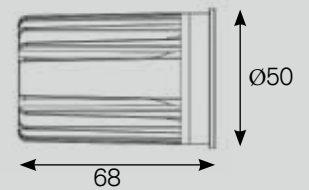

ARTIKEL NUMMER ARTICLE NUMBER	WATT	CRI	KELVIN	LUMEN	REFLEKTOR REFLECTOR	
LX-3009	max. 9W	>90	3000	max. 700Lm	40°	60°
LX-30013	max. 9W	>90	3000	max. 970Lm	40°	60°
LX-D2W-13	max. 13W	>90	1800 - 3000	max. 940Lm	40°	60°

INFORMATION

	ARTIKEL NUMMER ARTICLE NUMBER	DURCHMESSER DIAMETER	LOCHMASS CUT-OUT	FARBE COLOUR	EMPF. ET MOUNT DEPHT.
	LX 01-70 WH LX 01-70 NB LX 01-70 BL	85 mm 85 mm 85 mm	72-75 mm 72-75 mm 72-75 mm	white nickel brush black	87 mm 87 mm 87 mm
	LX 01-90 WH LX 01-90 NB LX 01-90 BL	105 mm 105 mm 105 mm	90-95 mm 90-95 mm 90-95 mm	white nickel brush black	92 mm 92 mm 92 mm
	LX 02-70 WH LX 02-70 NB	90 mm 90 mm	72-75 mm 72 75 mm	white nickel brush	72 mm 72 mm
	LX 03-75 WH	85 mm	75-77 mm	white	103 mm
	LX 03-90 TWH	100 mm	90-92 mm	white	101 mm
	LX 04-70 WH - IP44	85 mm	70-75 mm	white	93 mm
	LX 05-100 WH	110 mm	100 x 100 mm	white	100 mm