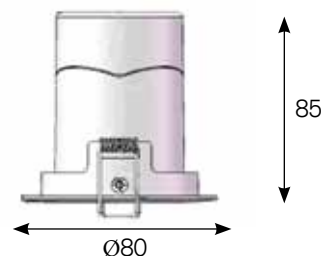

INFORMATION

KELVIN	3000	
LUMEN	max. 600Lm	
CRI	>90	
WATT	max. 7W	
TREIBER DRIVERS	dimmbarer Treiber (edge-cut) dimmable driver (edge-cut)	Optional: DALI
FARBEN COLOURS	weiss, nickel brush white, nickel brush	
REFLEKTOR REFLECTOR	36°	
ARTIKEL NUMMER ARTICLE NUMBER	Weiss / White: 11-3-930-600-36 Nickel Brush: 11-1-930-600-36